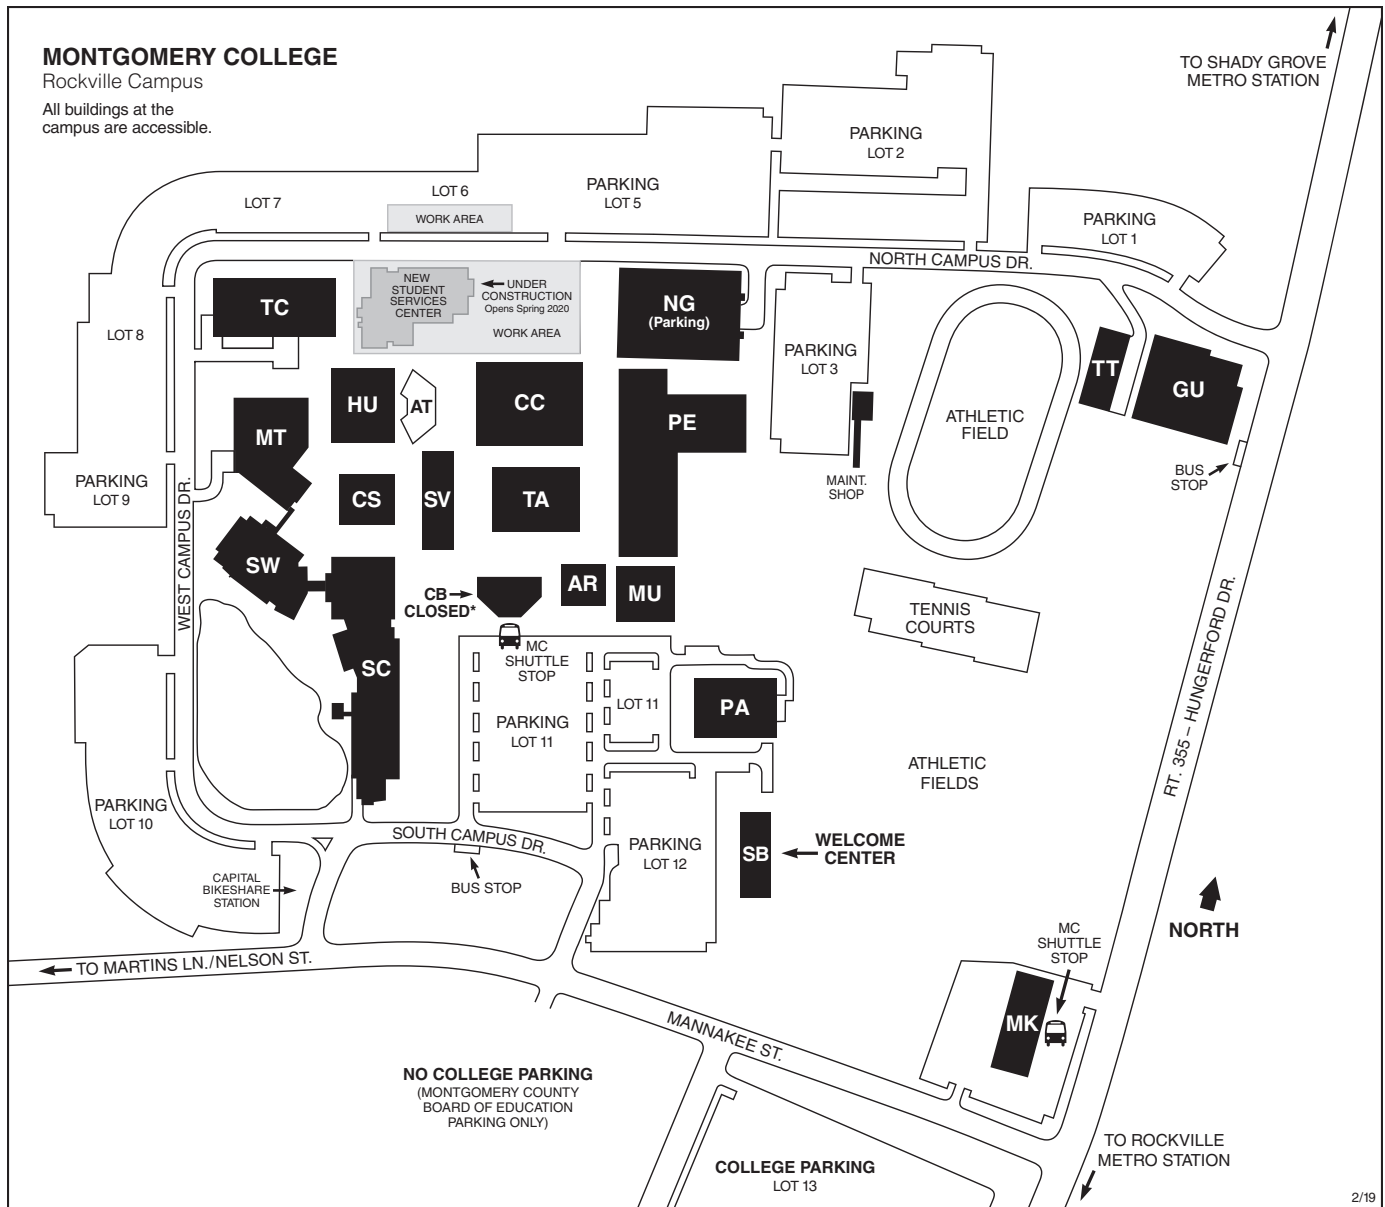

MONTGOMERY COLLEGE

Rockville Campus

Rockville Campus
51 Mannakee Street
Rockville, MD 20850
240-567-5000; TTY 301-294-9672
montgomerycollege.edu

For updates to campus maps, visit
montgomerycollege.edu/maps

Legend of Campus Buildings

(as of February 2019)

- AR Paul Peck Art Building
- AT Amphitheatre
- CB Counseling and Advising Building*
- CC Campus Center
  - Bookstore
  - Cafeteria
  - Student Life Office
  - Workforce Development & Continuing Education Office (WD&CE)
- CS Computer Science Building
- GU Homer S. Gudelsky Institute for Technical Education

- HU Humanities Building
- MK Mannakee Building
  - Center for Training Excellence
  - Counseling and Advising
  - Disability Support Services
  - Public Safety Office
- MT Gordon and Marilyn Macklin Tower
  - Library
- MU Music Building
- NG North Garage (Parking)
- PA Robert E. Parilla Performing Arts Center
- PE Physical Education Center
- SB South Campus Instruction Building
  - Welcome Center

- SC Science Center
- SV Student Services Building
  - Enrollment Services
  - Financial Aid Office
- SW Science Center West
- TA Theatre Arts Building
- TC Technical Center
- TT Interim Technical Training Center

*Closed as of December 17, 2018. Counseling, Disability Support Services, and Public Safety offices relocated to Mannakee Building (MK).